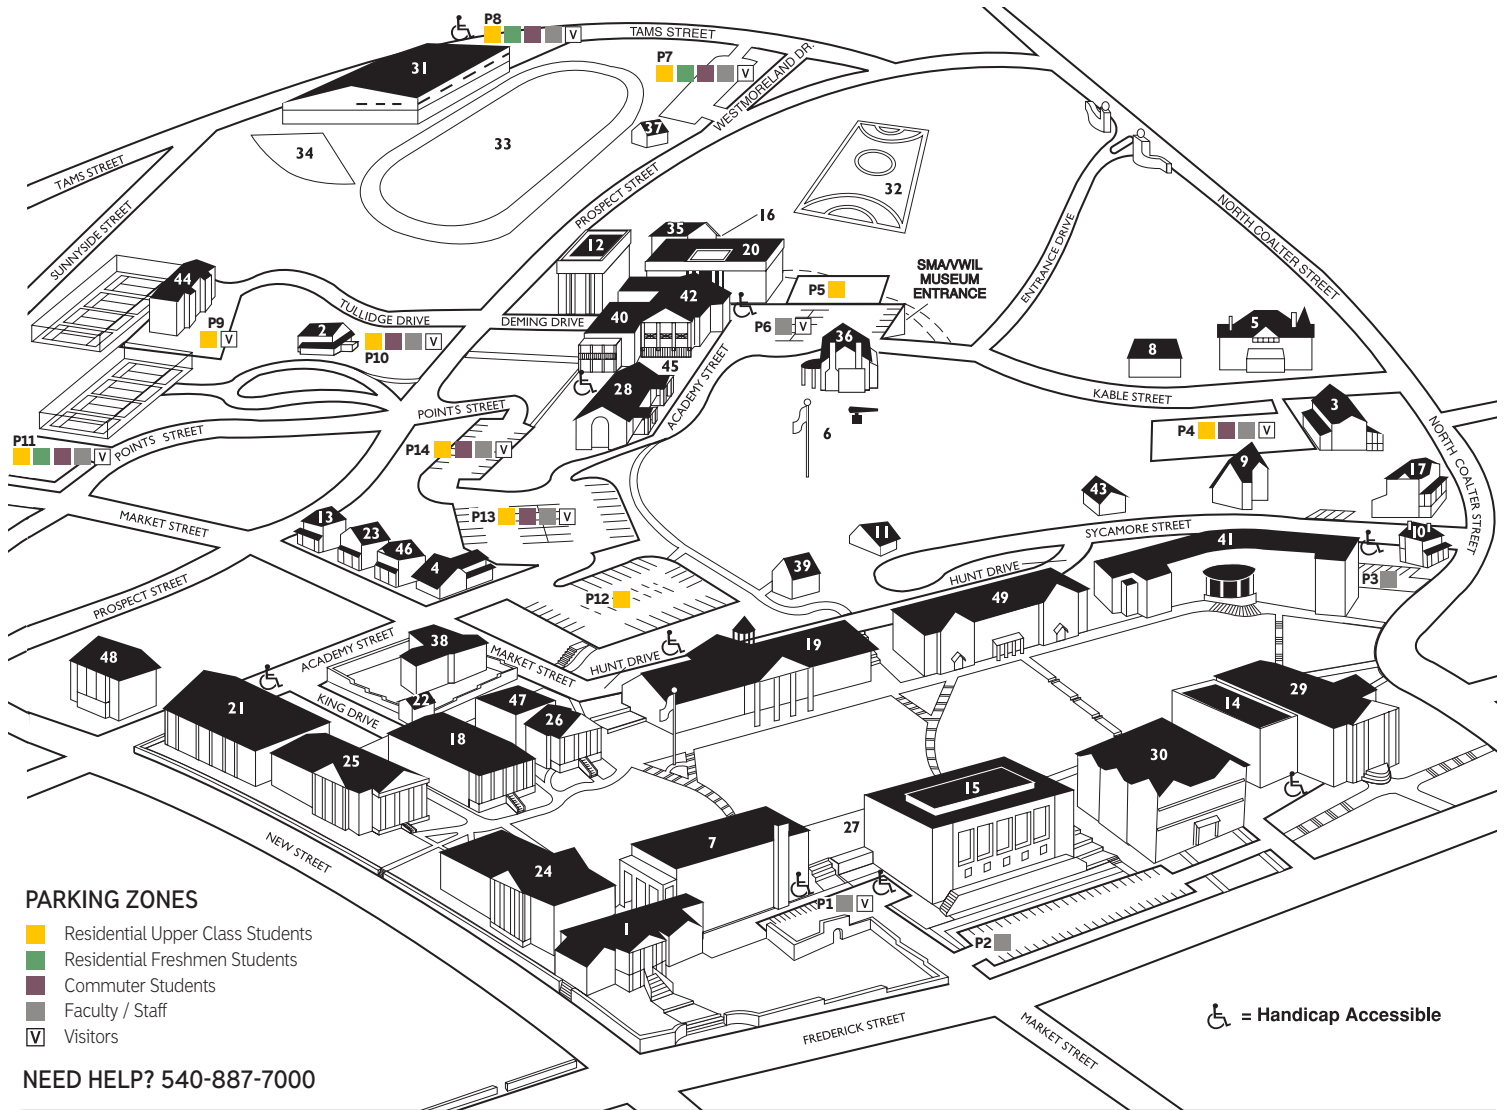

MARY BALDWIN UNIVERSITY MAIN CAMPUS

- | | | |
|---|--|---|
| <p>1 Administration Building</p> <ul style="list-style-type: none"> • Admissions • Financial Aid <p>2 MBU Online</p> <p>3 Alumnae House</p> <p>4 Blakely House - Health Center</p> <p>5 Bowman House</p> <p>6 Cannon Hill</p> <p>7 Carpenter Academic Hall</p> <p>8 Carriage House</p> <p>9 Chris House</p> <p>10 Coalter Street Residence House</p> <p>11 Crone House</p> <p>12 Bertie Murphy Deming Fine Arts Center</p> <ul style="list-style-type: none"> • Fletcher Collins, Jr. Theatre <p>13 Edmondson House</p> <p>14 James D. Francis Auditorium</p> <p>15 Martha Stackhouse Grafton Library</p> <ul style="list-style-type: none"> • Center for Student Success • Information Technology • Support Services <p>16 Grounds Building</p> <p>17 Hawpe House</p> <ul style="list-style-type: none"> • Office of Integrated Communications <p>18 Hill Top Residence Hall</p> <p>19 Lyda B. Hunt Dining Hall</p> <ul style="list-style-type: none"> • Campus Store • Hunt Gallery • Nuthouse <p>20 Kable Residence Hall</p> | <p>21 William Wayt King Residence Hall</p> <p>22 Little House</p> <p>23 Market Street House - VWIL</p> <p>24 Agnes R. McClung Residence Hall</p> <p>25 Baldwin Memorial Residence Hall</p> <p>26 Flora McElwee Miller Chapel</p> <p>27 Barbara Kares Page Terrace</p> <p>28 William G. Pannill Student Center</p> <ul style="list-style-type: none"> • College of Education • University Cafe • Post Office <p>29 Jesse Cleveland Pearce Science Center</p> <p>30 PEG Center</p> <p>31 Physical Activities Center</p> <p>32 Lower Athletic Field</p> <p>33 Upper Athletic Field/Track</p> <p>34 Softball Field</p> <p>35 Physical Plant</p> <p>36 President's House</p> <p>37 Prospect Street House</p> <p>38 Rose Terrace</p> <ul style="list-style-type: none"> • Sponsored Programs and Undergraduate Research • Shakespeare and Performance <p>39 Scott House</p> <p>40 Kable House</p> <ul style="list-style-type: none"> • Inclusive Excellence • Student Life <p>41 Samuel R. Spencer Jr. Residence Hall</p> | <p>42 Student Activities Center</p> <ul style="list-style-type: none"> • Business Office • University Advancement <p>43 Taylor House - Campus Safety</p> <p>44 Tullidge Residence Hall</p> <p>45 Cynthia Haldenby Tyson Terrace</p> <p>46 VWIL Supply House</p> <p>47 Consuelo Slaughter Wenger Hall</p> <ul style="list-style-type: none"> • Registrar • Spencer Center for Civic & Global Engagement <p>48 Woodrow Terrace Residence House</p> <p>49 Margaret C. Woodson Residence Hall</p> |
|---|--|---|